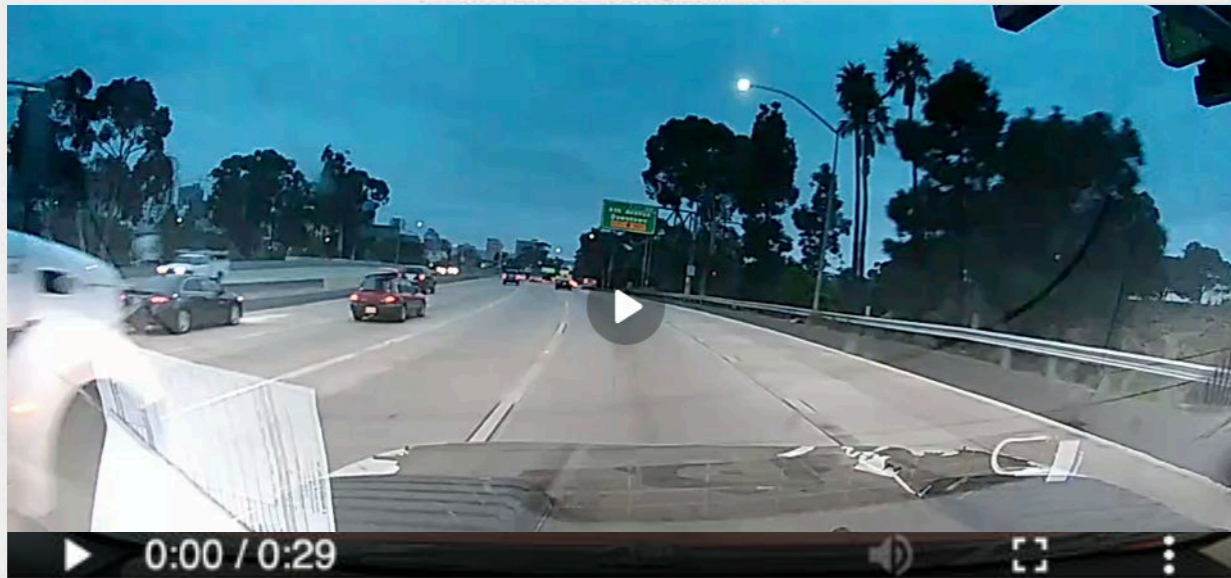

VIDEO

Front road-facing camera.

Driver facing camera.

Device Tampering Evidence

Records incidents of device tampering

View videos displaying lens obstructions, power disconnects, etc

Obstruction

| LABEL | Event | Location | Direction | Speed | Date |
|--------|-------------|--|-----------|-------|-----------------|
| St4500 | Obstruction | 1829 W Mission Rd, San Diego, CA 92141 | North | 45 | 8/19/23 1:34 PM |

VIDEO

Front road-facing camera.

Driver facing camera.

Power Disconnected

Records incidents of devices being unplugged
Evidence of employee tampering

Power Disconnect

| LABEL | Event | Location | Direction | Speed | Date |
|--------|------------------|--|-----------|-------|-----------------|
| St4500 | Power Disconnect | 3939 Mission Rd, San Diego, CA 92141 | North | 45 | 8/19/23 1:59 PM |

VIDEO

Front road-facing camera.

Driver facing camera.

Other Behavior Monitoring

Monitors multiple types of unsafe driving practices

Catches & alerts drivers of unsafe activity before drivers cause an accident