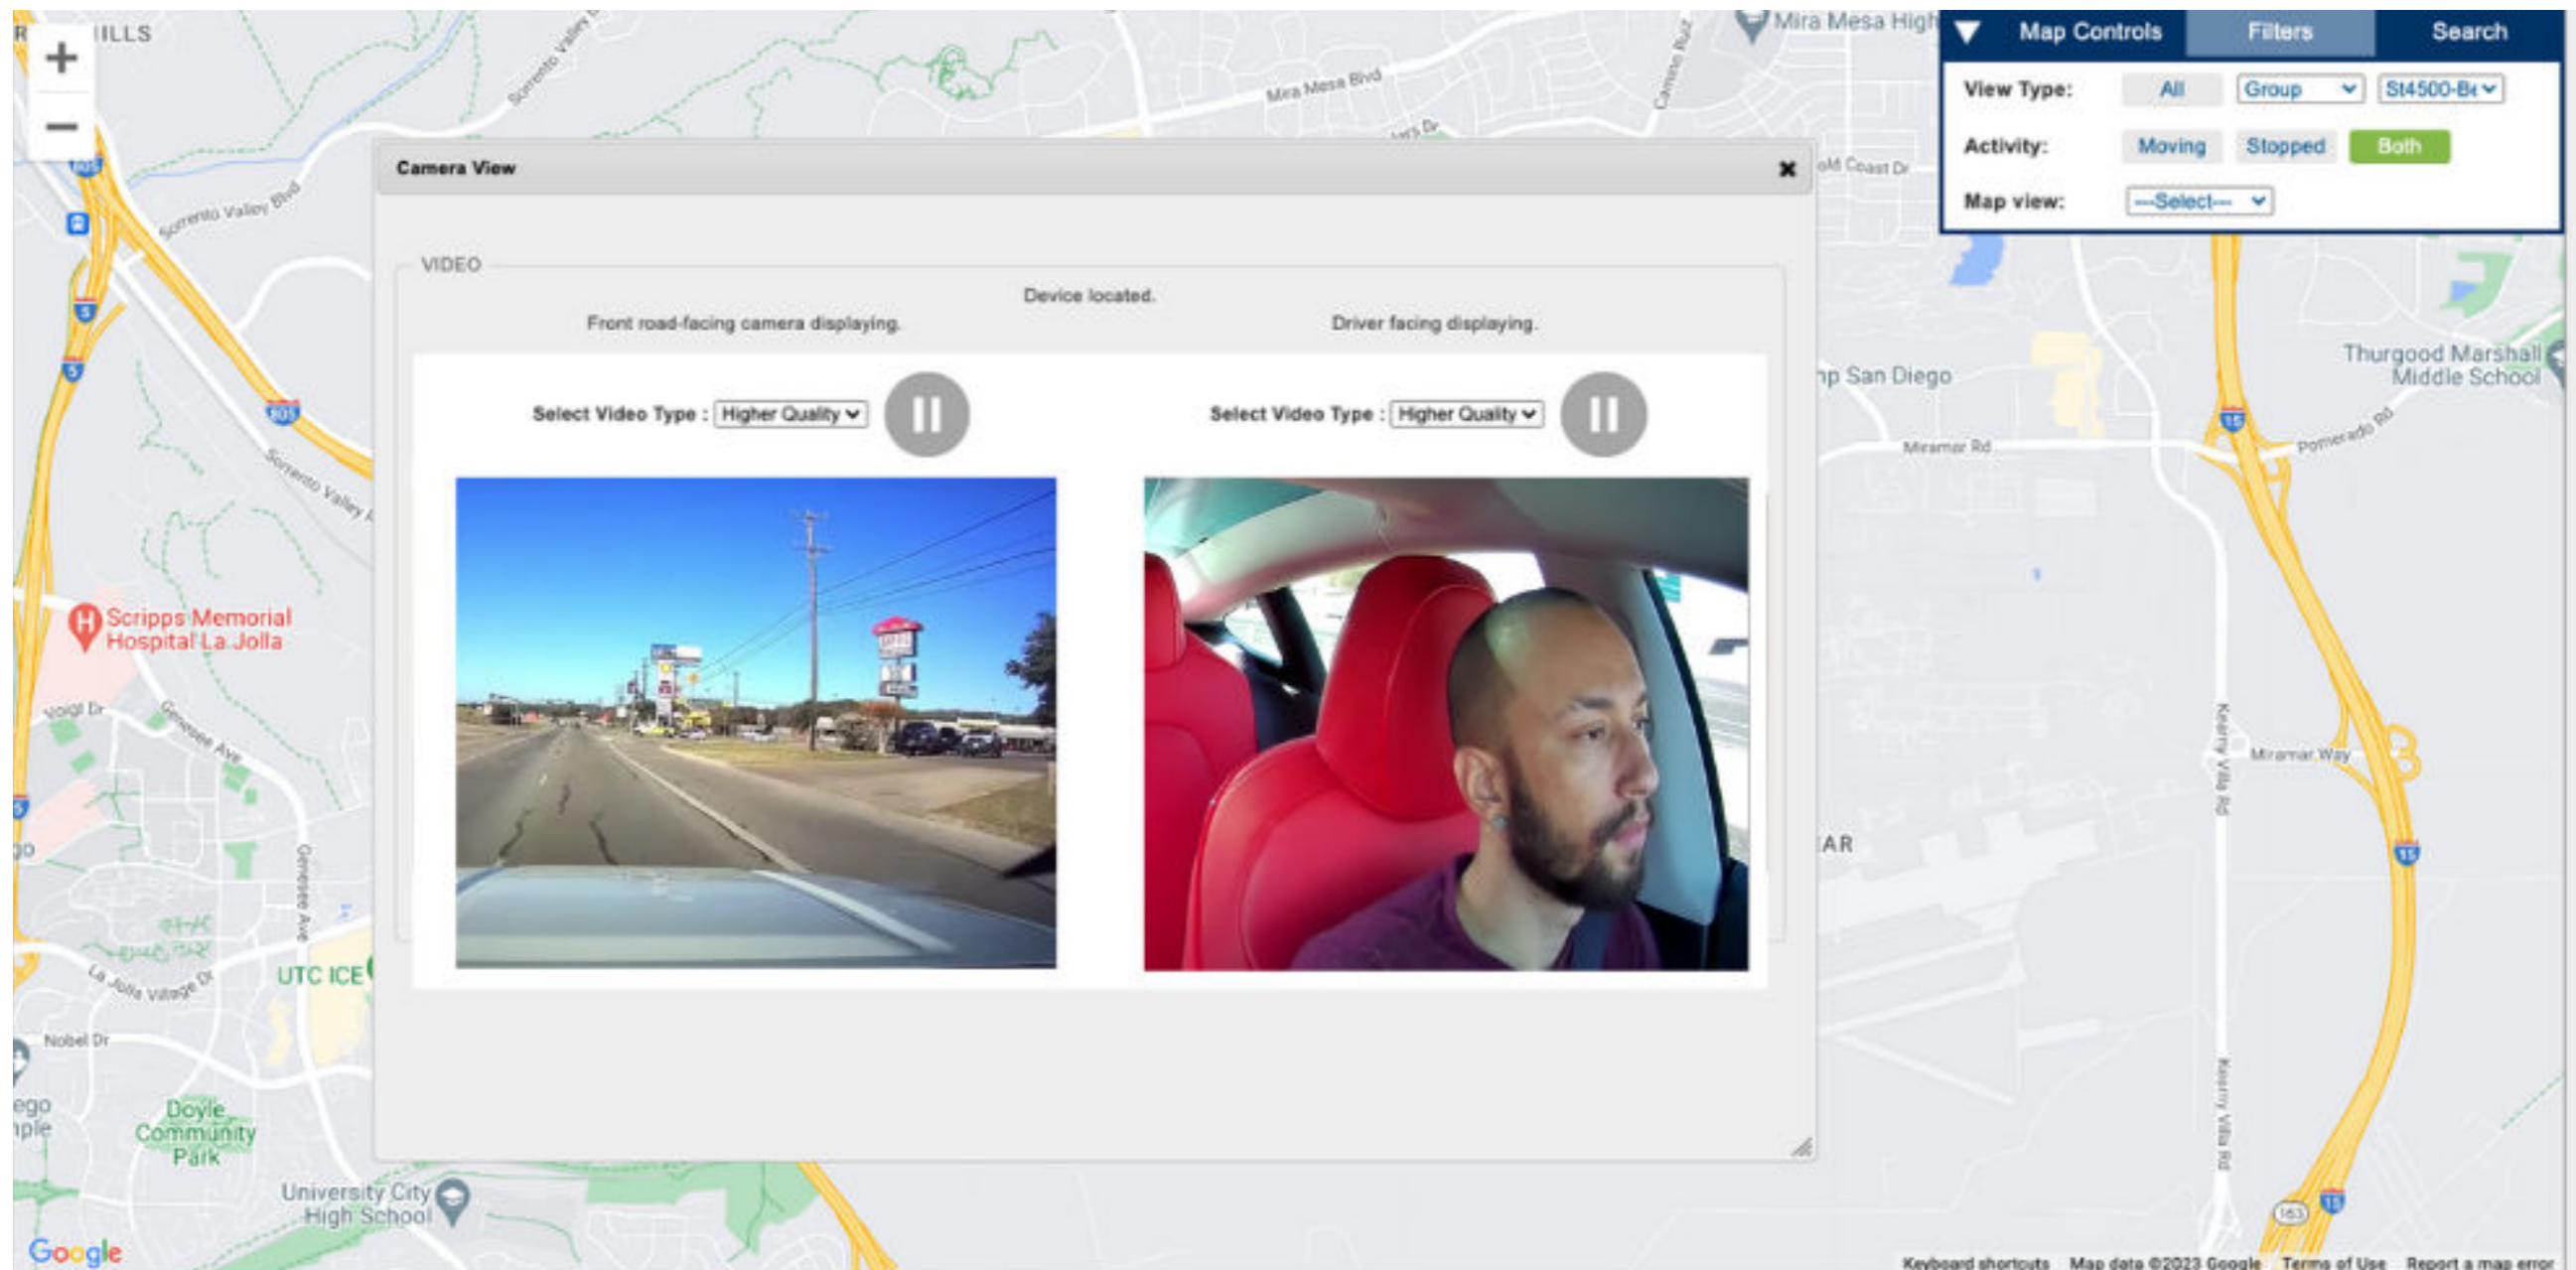

Dash Camera Presentation

**GET
MORE
DONE**

Real-Time Streaming

Stream into cab to monitor activity

Improve driver accountability & view any potential issues

Crash Events

Store records of accidents

View the time leading up to the accident, during the accident and time afterward

Impact

| LABEL | Event | Location | Direction | Speed | Date |
|--------|--------|--|-----------|-------|------------------|
| St4500 | Impact | 11430 Scranton Rd. San Diego, CA 92121 | West | 0 | 11/10/23 5:04 PM |

VIDEO

Front road-facing camera.

Driver facing camera.

Speeding Events

Maximum speed & posted speed violations

View reports and videos of max speed & posted speed violations

Speed Notice

| LABEL | Event | Location | Direction | Speed | Date |
|--------|--------------|---|-----------|-------|-----------------|
| St4500 | Speed Notice | Mira Mesa Boulevard, San Diego, CA, 92121 | Southwest | 27 | 7/03/23 9:02 AM |

VIDEO

Front road-facing camera.

Driver facing camera.

Theft Recordings

Detects vibration events when parked
Save evidence of thieves identities as evidence

Vibration Notice

| LABEL | Event | Location | Direction | Speed | Date |
|--------|-----------|--|-----------|-------|-----------------|
| St4500 | Vibration | 10074 Parkdale Avenue, San Diego, CA 92126 | North | 0 | 7/05/23 7:04 PM |