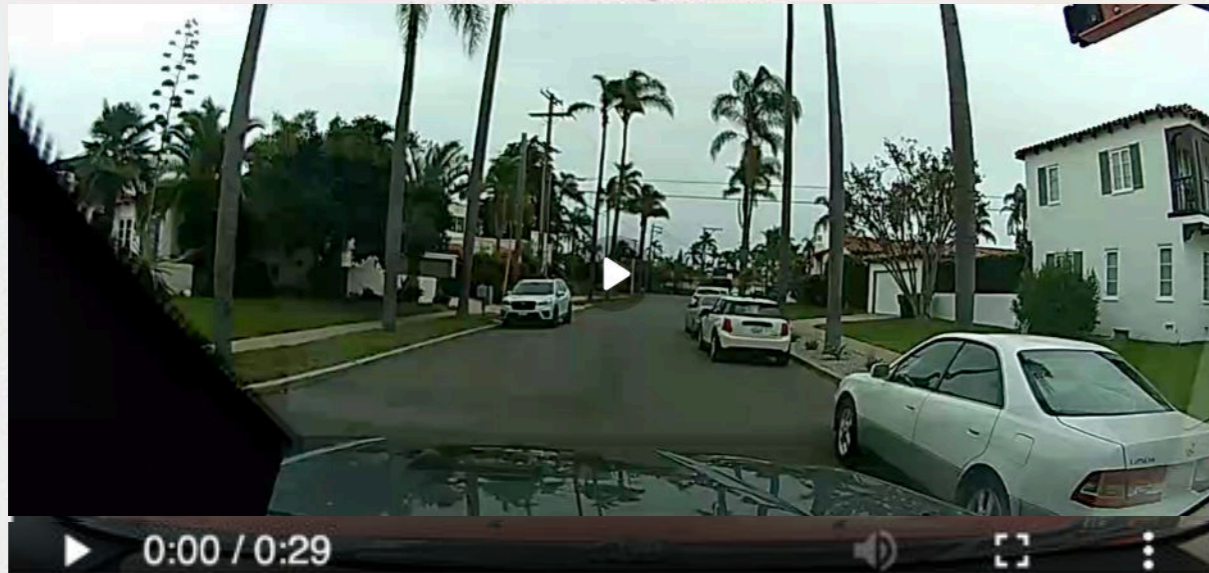

VIDEO

Front road-facing camera.

Driver facing camera.

Theft Recordings

Detects vibration events when parked
Save evidence of thieves identities as evidence

Vibration Notice

| LABEL | Event | Location | Direction | Speed | Date |
|--------|-----------|--|-----------|-------|-----------------|
| St4500 | Vibration | 10074 Parkdale Avenue, San Diego, CA 92126 | North | 0 | 7/05/23 7:04 PM |

VIDEO

Front road-facing camera.

Driver facing camera.

Seatbelt Usage

Recognizes when drivers are unbuckled

Coach drivers to improve their safety habits & reduce liabilities

Driver Unbuckled Notice

| LABEL | Event | Location | Direction | Speed | Date |
|--------|------------------|--|-----------|-------|-----------------|
| St4500 | Driver Unbuckled | Interstate 15, San Diego, CA 92128 | North | 65 | 8/08/23 3:04 PM |

VIDEO

Front road-facing camera.

Driver facing camera.

Eating & Drinking

Recognizes when drivers are eating & drinking

Reduce risk by eliminating distracted driving activity

Eating / Drinking Event

| LABEL | Event | Location | Direction | Speed | Date |
|--------|-------------------|--|-----------|-------|-----------------|
| St4500 | Eating / Drinking | 10841 Birch Bluff Ave, San Diego, CA 92131 | North | 25 | 8/08/23 3:23 PM |

VIDEO

Front road-facing camera.

Driver facing camera.

Smoking

Recognizes when drivers are smoking

Reduce risk by eliminating distracted driver smoking

Smoking Event

| LABEL | Event | Location | Direction | Speed | Date |
|--------|---------|--|-----------|-------|-----------------|
| St4500 | Smoking | 5405 Morehouse Dr, San Diego, CA 92121 | North | 37 | 8/08/23 3:23 PM |