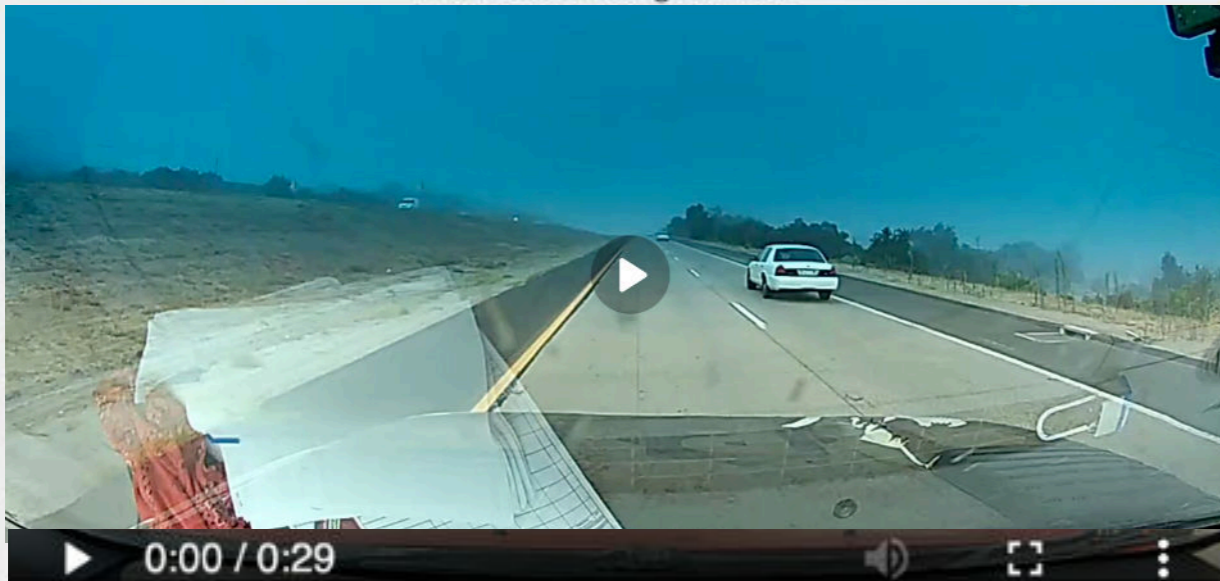

VIDEO

Front road-facing camera.

Driver facing camera.

Seatbelt Usage

Recognizes when drivers are unbuckled

Coach drivers to improve their safety habits & reduce liabilities

Driver Unbuckled Notice

| LABEL | Event | Location | Direction | Speed | Date |
|--------|------------------|--|-----------|-------|-----------------|
| St4500 | Driver Unbuckled | Interstate 15, San Diego, CA 92128 | North | 65 | 8/08/23 3:04 PM |

VIDEO

Front road-facing camera.

Driver facing camera.

Smoking

Recognizes when drivers are smoking

Reduce risk by eliminating distracted driver smoking

Smoking Event

| LABEL | Event | Location | Direction | Speed | Date |
|--------|---------|--|-----------|-------|-----------------|
| St4500 | Smoking | 5405 Morehouse Dr, San Diego, CA 92121 | North | 37 | 8/08/23 3:23 PM |

VIDEO

Front road-facing camera.

Driver facing camera.

Distracted Driving

Recognizes when drivers are driving while distracted

Coach drivers to eliminate unsafe driving practices & reduce liabilities

Cell Phone Use

VIDEO

Front road-facing camera.

Driver facing camera.

Device Tampering Evidence

Records incidents of device tampering

View videos displaying lens obstructions, power disconnects, etc

Obstruction

| LABEL | Event | Location | Direction | Speed | Date |
|--------|-------------|--|-----------|-------|-----------------|
| St4500 | Obstruction | 1829 W Mission Rd, San Diego, CA 92141 | North | 45 | 8/19/23 1:34 PM |