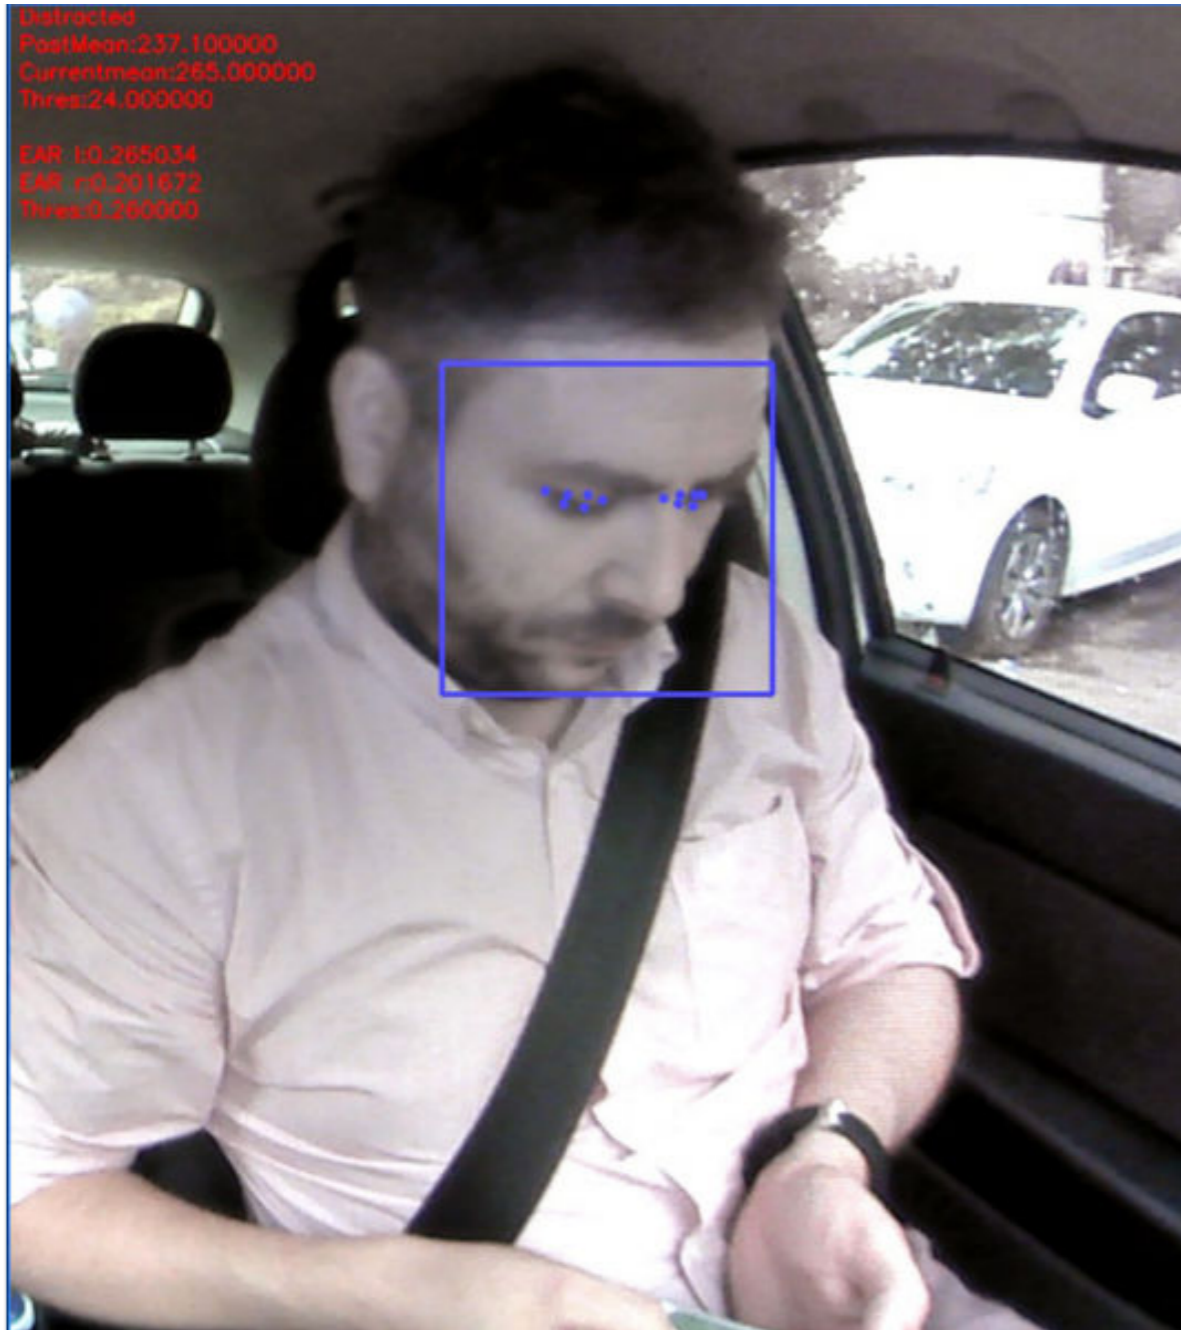

VIDEO

Front road-facing camera.

Driver facing camera.

Device Tampering Evidence

Records incidents of device tampering

View videos displaying lens obstructions, power disconnects, etc

Obstruction

| LABEL | Event | Location | Direction | Speed | Date |
|--------|-------------|--|-----------|-------|-----------------|
| St4500 | Obstruction | 1829 W Mission Rd, San Diego, CA 92141 | North | 45 | 8/19/23 1:34 PM |

VIDEO

Front road-facing camera.

Driver facing camera.

Power Disconnected

Records incidents of devices being unplugged
Evidence of employee tampering

Power Disconnect

| LABEL | Event | Location | Direction | Speed | Date |
|--------|------------------|--|-----------|-------|-----------------|
| St4500 | Power Disconnect | 3939 Mission Rd, San Diego, CA 92141 | North | 45 | 8/19/23 1:59 PM |

VIDEO

Front road-facing camera.

Driver facing camera.

Other Behavior Monitoring

Monitors multiple types of unsafe driving practices

Catches & alerts drivers of unsafe activity before drivers cause an accident

Eating

Drinking

Smoking

Drowsiness

Lane Departure*

Tailgating*

*Requires calibration

Instant Driver Feedback