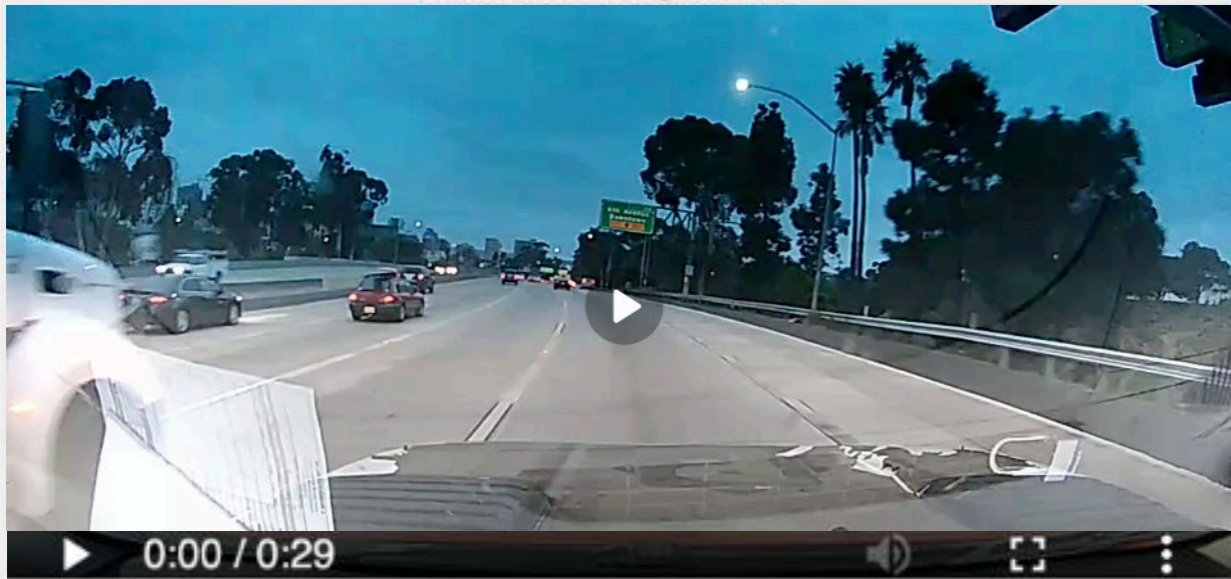

VIDEO

Front road-facing camera.

Driver facing camera.

Seatbelt Usage

Recognizes when drivers are unbuckled

Coach drivers to improve their safety habits & reduce liabilities

Driver Unbuckled Notice

| LABEL | Event | Location | Direction | Speed | Date |
|--------|------------------|--|-----------|-------|-----------------|
| St4500 | Driver Unbuckled | Interstate 15, San Diego, CA 92128 | North | 65 | 8/08/23 3:04 PM |

VIDEO

Front road-facing camera.

Driver facing camera.

Device Tampering Evidence

Records incidents of device tampering

View videos displaying lens obstructions, power disconnects, etc

Obstruction

| LABEL | Event | Location | Direction | Speed | Date |
|--------|-------------|--|-----------|-------|-----------------|
| St4500 | Obstruction | 1829 W Mission Rd, San Diego, CA 92141 | North | 45 | 8/19/23 1:34 PM |

VIDEO

Front road-facing camera.

Driver facing camera.

Power Disconnected

Records incidents of devices being unplugged
Evidence of employee tampering

Power Disconnect

| LABEL | Event | Location | Direction | Speed | Date |
|--------|------------------|--|-----------|-------|-----------------|
| St4500 | Power Disconnect | 3939 Mission Rd, San Diego, CA 92141 | North | 45 | 8/19/23 1:59 PM |

VIDEO

Front road-facing camera.

Driver facing camera.

Other Behavior Monitoring

Monitors multiple types of unsafe driving practices

Catches & alerts drivers of unsafe activity before drivers cause an accident